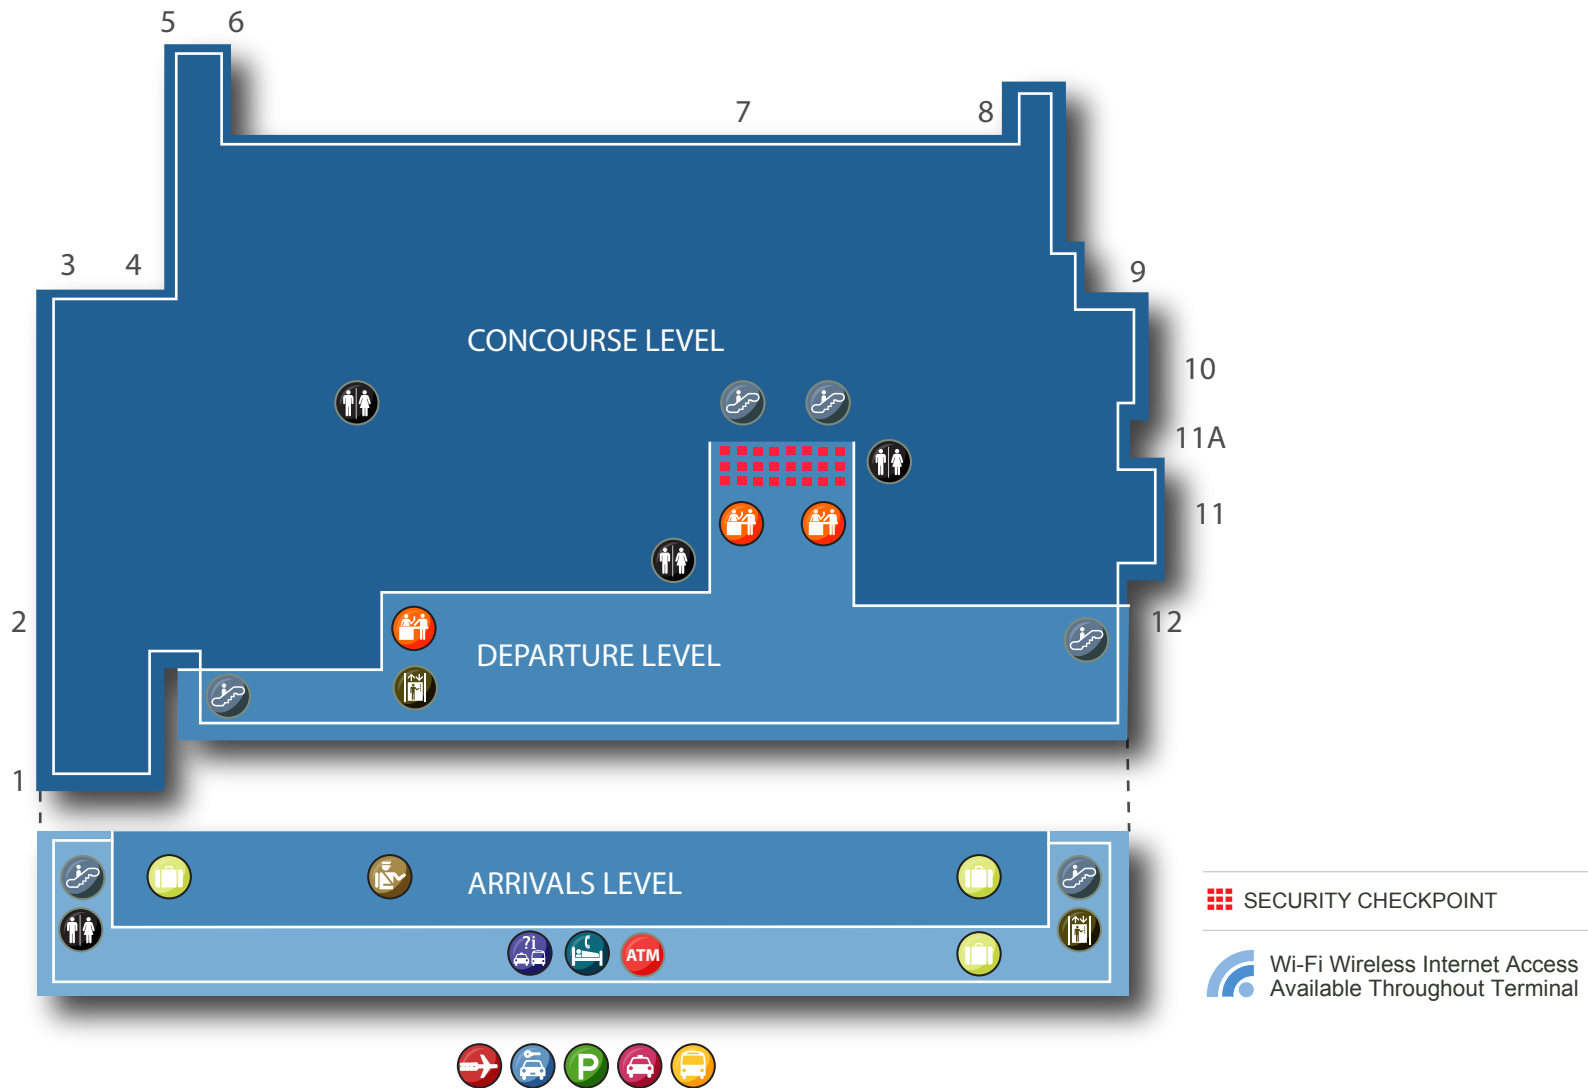

# JFK Terminal 7

 AirTrain Station

 ATM

 Baggage Claim

 Bus Stops

 Car Rental

 Check-In

 Elevators

 Escalators/Stairs

 Ground Transportation Information Center

 Hotel/Motel Courtesy Phone

 Parking

 Restrooms

 Taxis

 U.S Immigration

 Service Animal/Pet Relief Area