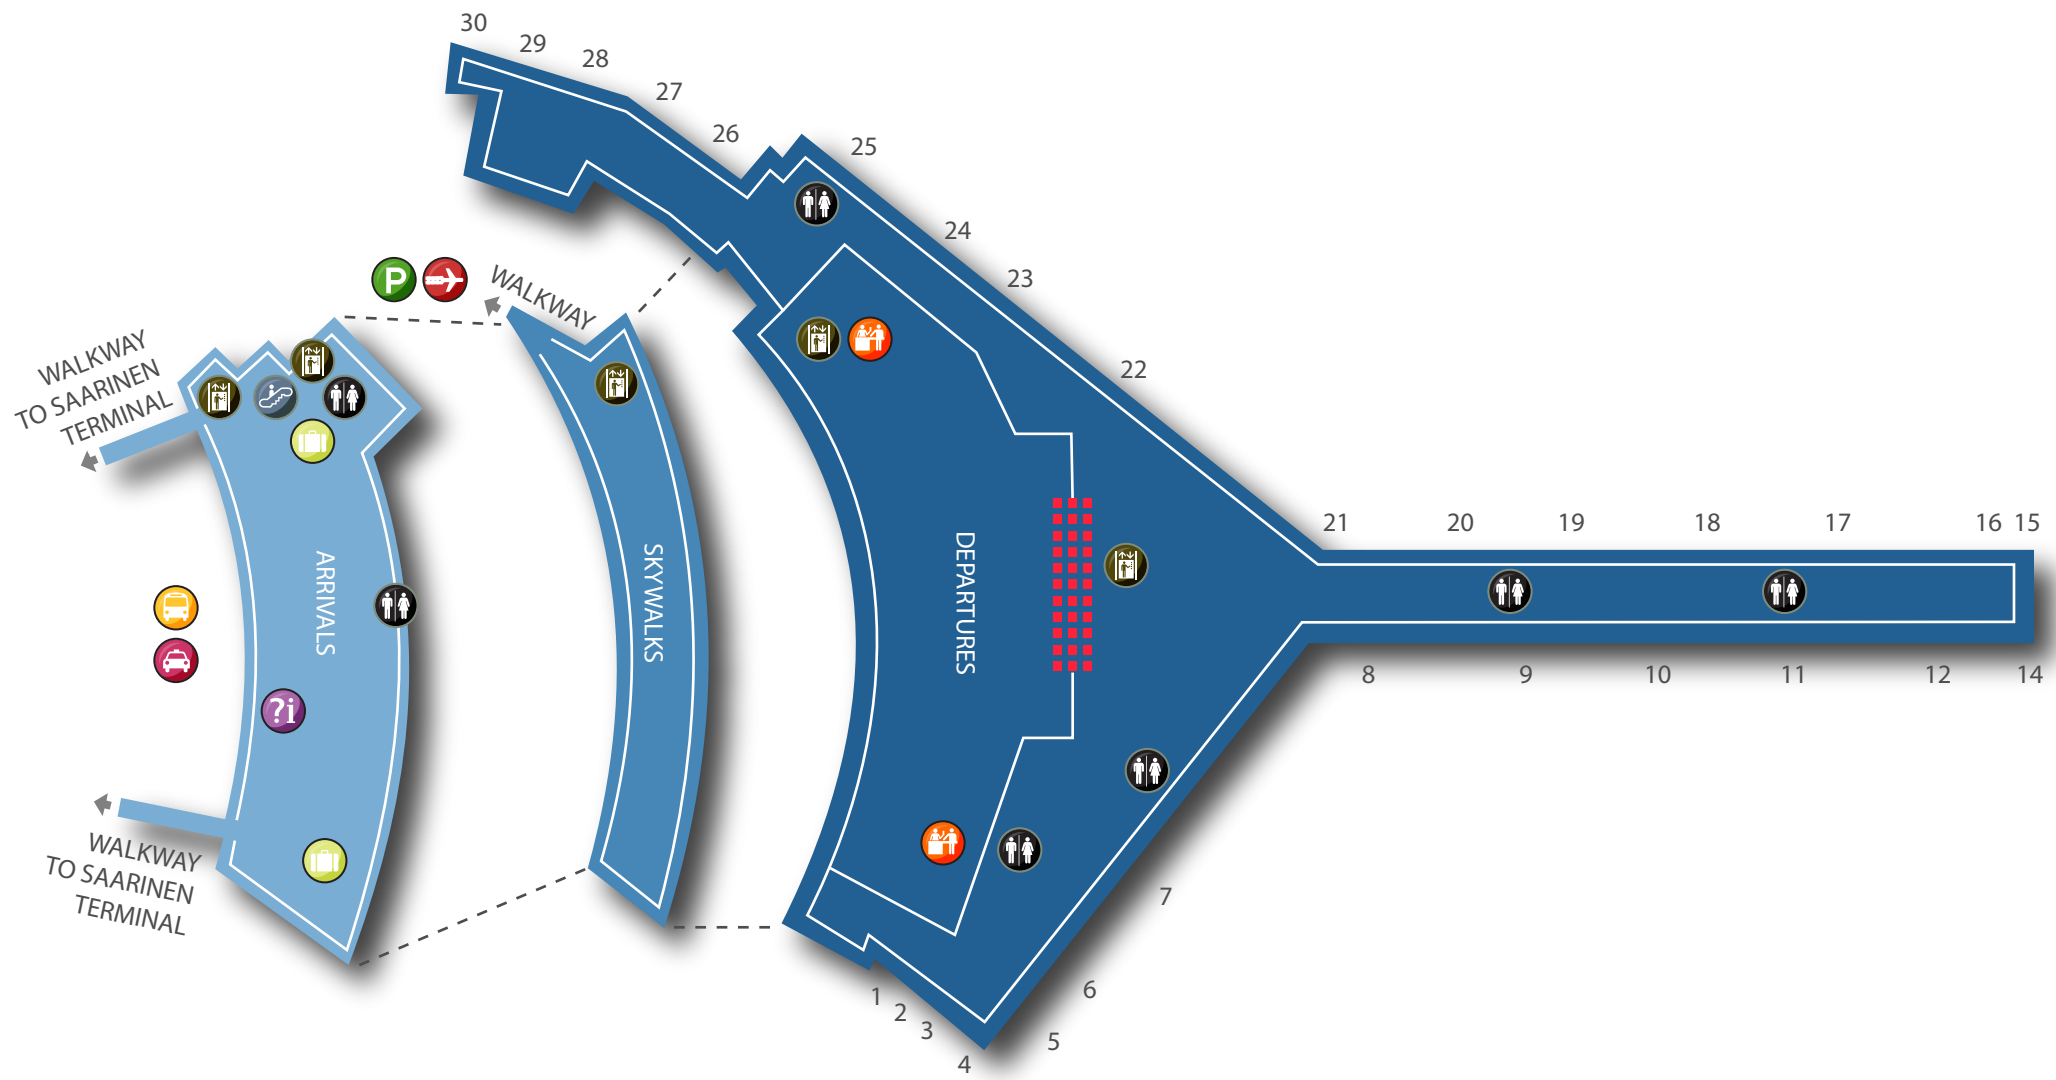

# JFK Terminal 5

 AirTrain Station

 Nursing Suites

 Baggage Claim

 Bus Stops

 Check-In

 Elevators

 Escalators/Stairs

 Service Animal/Pet Relief Area

 Parking

 Restrooms

 Taxis

 Welcome Center