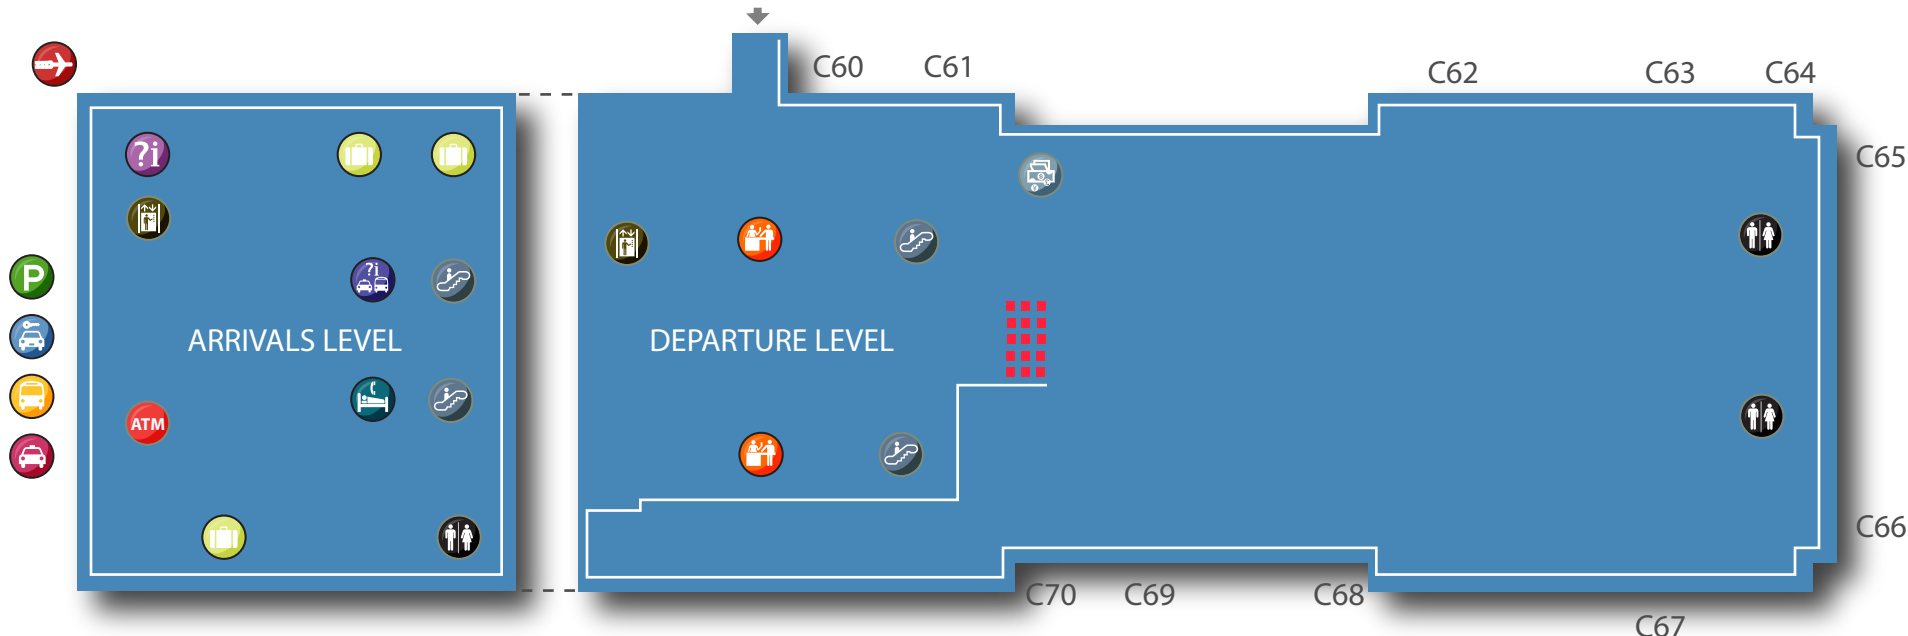

JFK Terminal 2

 SECURITY CHECKPOINT

 Wi-Fi Wireless Internet Access Available Throughout Terminal

- | | | |
|------------------------------------------------------------------------------------------------------|--------------------------------------------------------------------------------------------------------------------------------|----------------------------------------------------------------------------------------------------------------------|
|  AirTrain Station |  Check-In |  Parking |
|  ATM |  Currency Exchange |  Restrooms |
|  Baggage Claim |  Elevators |  Taxis |
|  Bus Stops |  Escalators/Stairs |  Service Animal/Pet Relief Area |
|  Car Rental |  Ground Transportation Information Center |  Welcome Center |